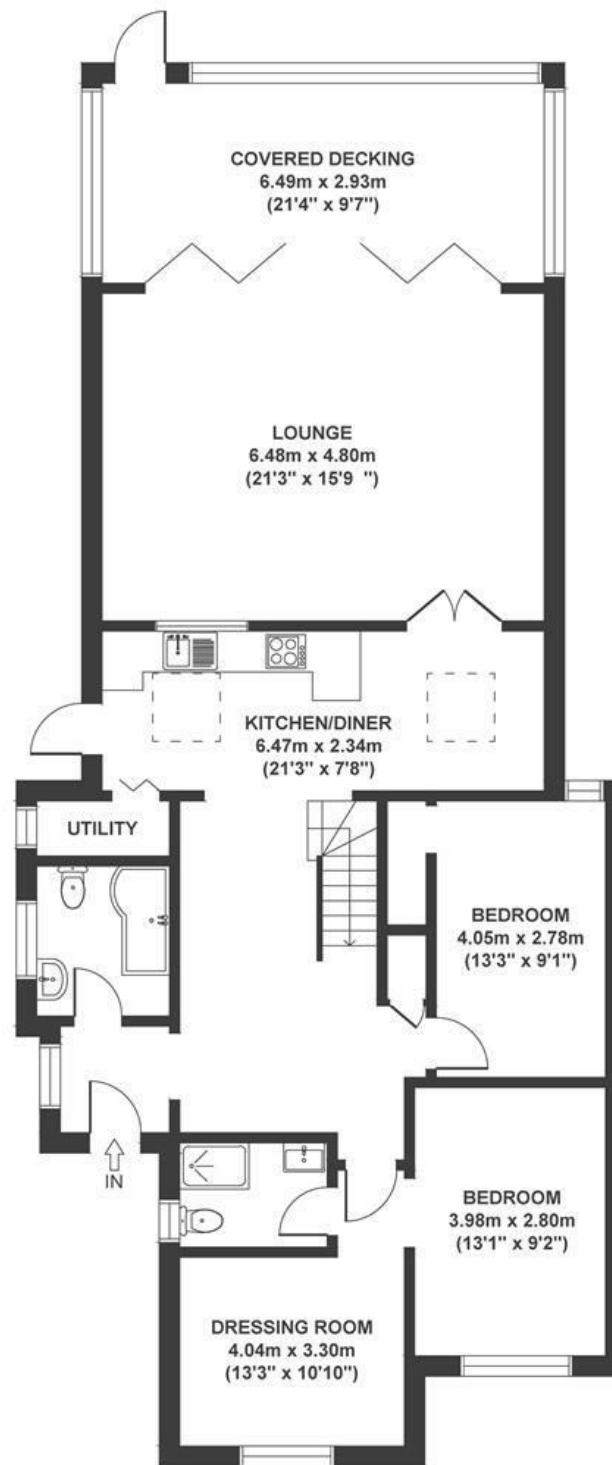

Bishops Road

CLEEVE

APPROXIMATE FLOOR AREA
174 SQM / 1871 SQFT

GROUND FLOOR

FIRST FLOOR

Boardwalk

Bishops Road

CLEEVE, BRISTOL