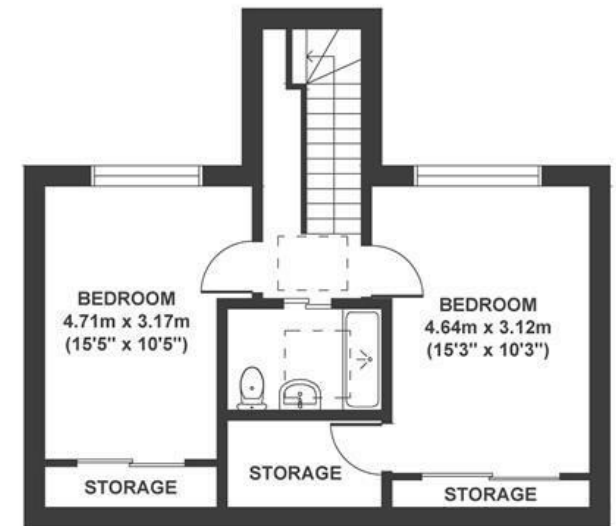

Bishops Road

CLEEVE

APPROXIMATE FLOOR AREA
174 SQM / 1871 SQFT

GROUND FLOOR

FIRST FLOOR

Boardwalk

Bishops Road

CLEEVE, BRISTOL